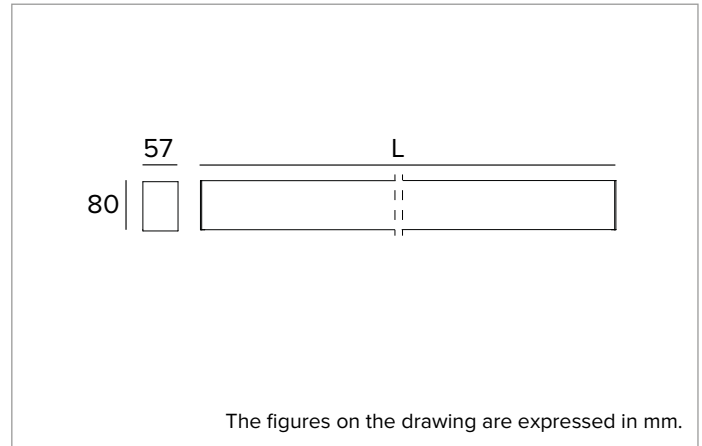

T029MY840ELPW | LOGICO EASY Stand Alone 57 - UGR16

Linear stand alone LED fixture for ceiling mounted or suspension installation

		4000K	H(m)	D1(m)	D2(m)	Emax(lx)	
		Ra80	75°	59°			
Fixture Power	18W	1	1.54	1.14	1773		
Source Flux	2232lm	2	3.08	2.28	443		
Fixture Flux	2232lm	3	4.62	3.41	197		
Efficacy	124lm/W	4	6.16	4.55	111		
6000770	Imax=920cd/klm	Imax	2053cd	5	7.71	5.69	71